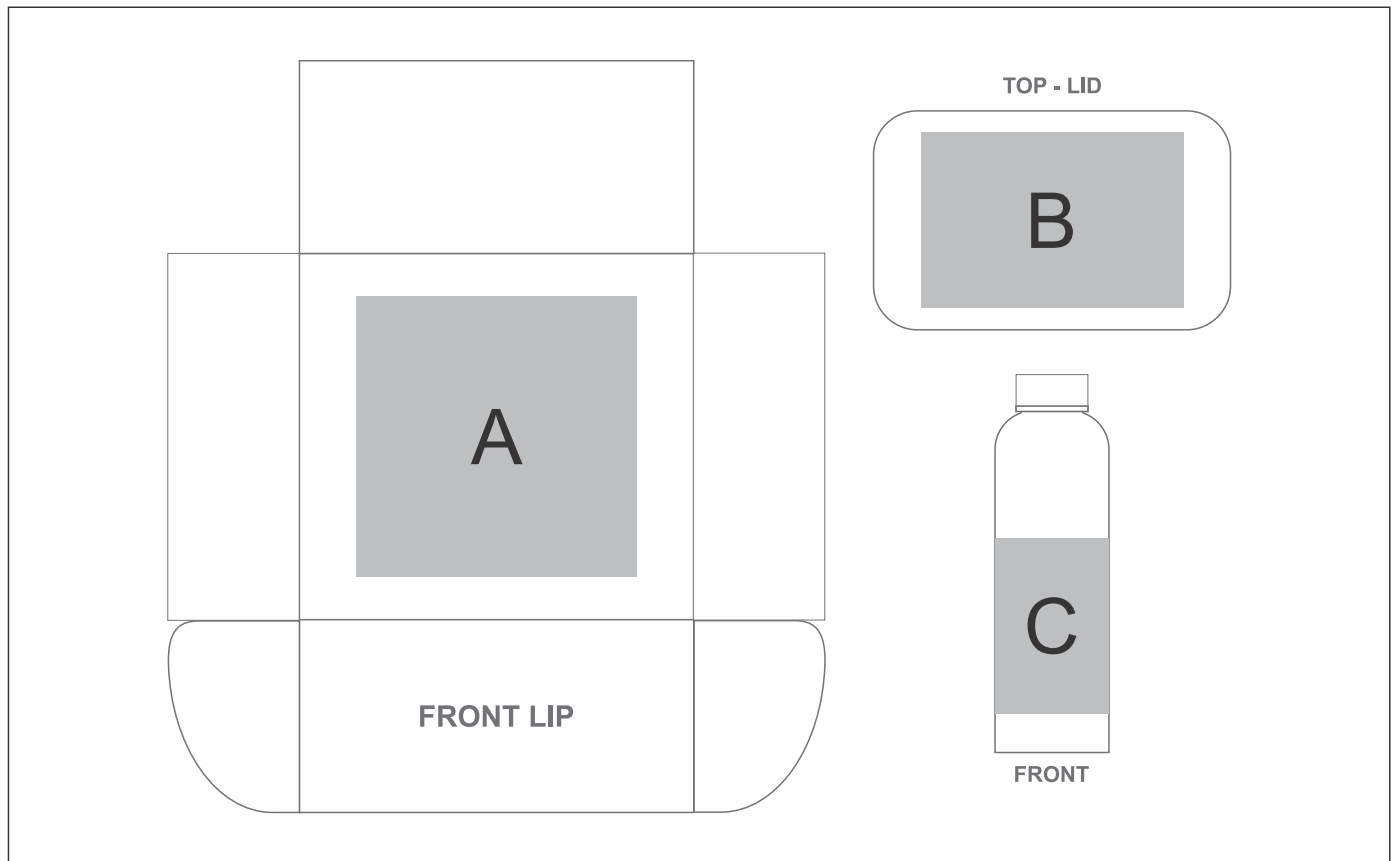

GF-KS-1124-B

Kooshty Maya Gift Set

Need to know:

- Includes 1-Colour, 1-Position Screen Print on Box & Lunch Box AND 1-Colour, 1-Position Screen wrap on Bottle (setup fees apply)

- Laser Colour POS B: Tonal

Due to tonal variations in the wood the laser engraving will vary from one item to the next and will likely vary in the same Lunch Box.

- Screen: No Solid Blocks or Backgrounds

- Alignment & print position may be inconsistent.

Branding Options:

Position A

1. Screen Print (SA)
1 Colour
Size: 160mm wide x 160mm high

Position C

1. Screen Wrap (SW)
1 Colour
Size: 120mm wide x 100mm high

2. Pad Printing (PC)
4 Colours
Size: 15mm wide x 60mm high

Position B

1. Screen Print (SA)
1 Colour
Size: 150mm wide x 100mm high
2. Laser Engraving (LC)
N/A
Size: 130mm wide x 90mm high